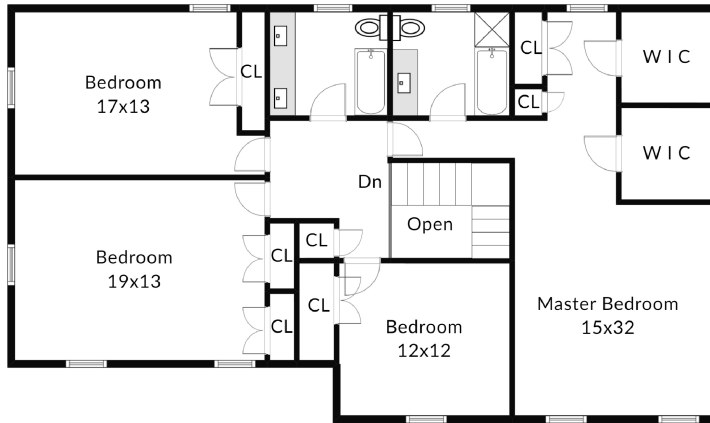

Susan Devaney, The Mavins Group

Keller Williams Realty

188 Elm Street
Westfield NJ 07090
Direct Phone: 908-233-6200
Email: RealEstate@TheMavinsGroup.com

First Floor

Second Floor

Ground Floor