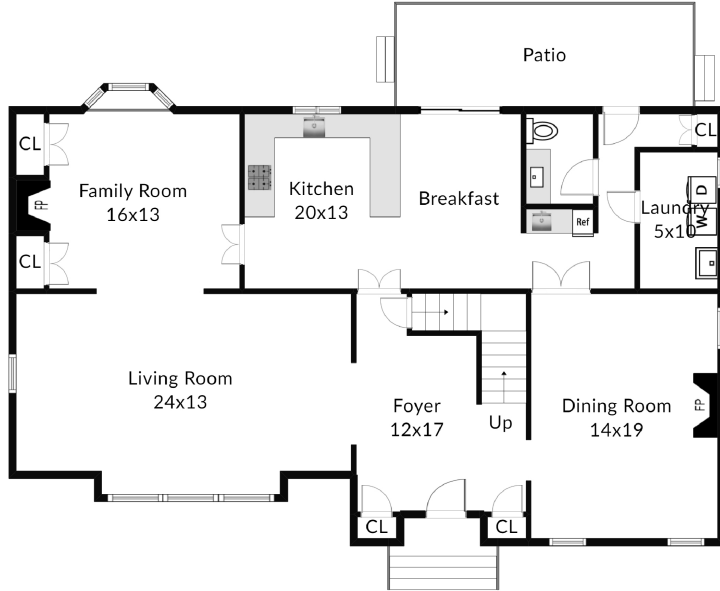

Susan Devaney, The Mavins Group

Keller Williams Realty

188 Elm Street
Westfield NJ 07090
Direct Phone: 908-233-6200
Email: RealEstate@TheMavinsGroup.com

First Floor

Second Floor

Ground Floor